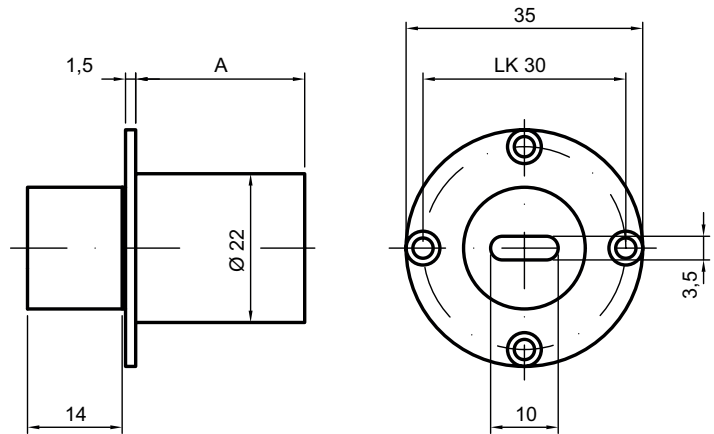

81841

Central locking cylinder

Product profile

for all types of furniture

Scope of supply

- Mounting rose 81567

Standard version

Satin nickel plated brass cylinder

Fixing plate 81505.2, nickel plated steel

Cam rotation 180°

Key rotation 360°

81841 · ① · ② · ③ · ④

① Removal position

② Cylinder length

③ Fixing plate

④ Colour A

S 1 x 360°	② Cylinder length	③ Fixing plate	④ Colour A
	25 mm	0 Standard	0 Satin nickel plated
	30 mm	1 81505.0	1 Polished nickel plated
	35 mm	2 81505.1	2 Polished brass
	40 mm	3 81505.3	3 Satin chrome plated
	45 mm	4 81505.4	4 Polished chrome plated
	50 mm		5 Black
	55 mm		6 Antique
	60 mm		7 Bronzed
			8 Chemically nickel plated