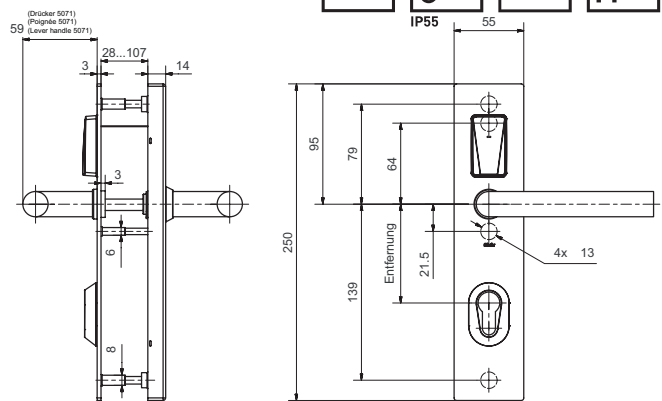

## 80325 E Protection Fitting

Public - steel - with interior button

### Scope of supply

- E-fitting incl. square spindle
- Lever handle pair
- Screw set
- 4 x AAA lithium battery
- Quick guide

### Standard version

- For DIN left-hand/right-hand doors
- Identification via RFID Mifare DESfire EV 1 (ISO 14443A)
- Programming via media or wireless access (868 MHz)
- Exterior handle lever coupled, blocked lever handle

RZ: 74, 78, 90, 94 mm; PZ: 70, 72, 78, 85, 88, 90, 92 mm; PRZ: 74, 78, 90, 94 mm