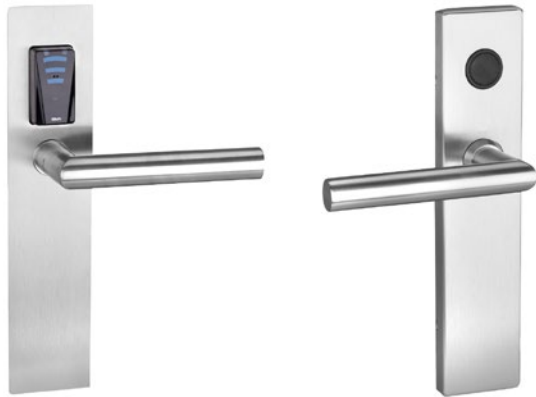

## 80325 E Protection Fitting

Public - steel - with interior button

### Product profile

Battery-operated electronic security plate for interior and exterior solid-leaf doors.

Opening and closing from outside take place with contact reading of the RFID-medium.

Door opening is always assured with the interior lever handle; EN179-compliant with suitable lever handle.

Additional functions (such as anti-gunman function) can be activated by pressing the electronic button integrated in the fitting.

### Scope of supply

- E-fitting incl. square spindle
- Lever handle pair
- Screw set
- 4 x AAA lithium battery
- Quick guide