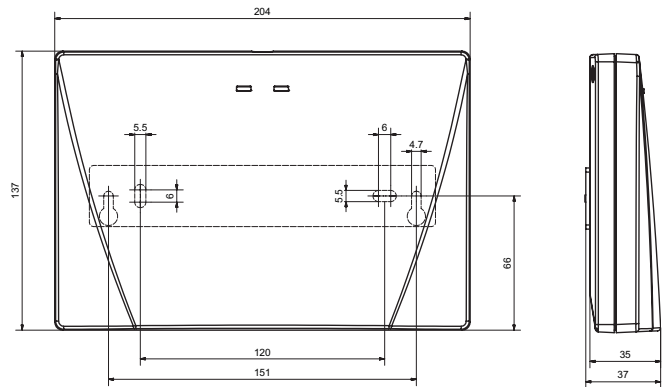

82800 NET Gateway for indoor applications

Product profile

NET Gateway for indoor applications, wireless range extension with integrated antennas.

A operational TCP/IP network is required for operation; this network must be appropriately configured for building-wide functions. No network skills are required for the wireless network.

Standard version

- Ethernet interface (RJ-45) / TCP/IP / RS485 Bus
- PoE (Power over Ethernet) IEEE-802.3af, max. 15,4 W
- Mains operation (12 - 24 V DC), Current consumption: 250 mA at 12 V / 200 mA at 24 V, 1,5 W in standby
- Dimensions (WxHxD): 204 x 137 x 35 mm

Scope of supply

- NET gateway
- Mount for wall fastening, fixing screws and anchors
- Instruction manual

82800 · ① · ② · ③ · ④

① Power supply	② Housing	③ Antennas	④ Mounting
44 PoE, ethernet	30 Black 31 White 32 Grey RAL7035	02 2 antennas	01 Wall mounting