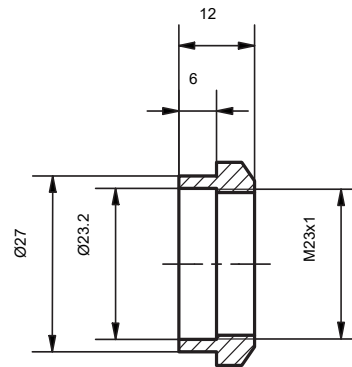

## 83837.1 Threaded sleeve 12mm for E-lever cylinder

### Product profile

Threaded sleeve for glass doors 5-7 mm