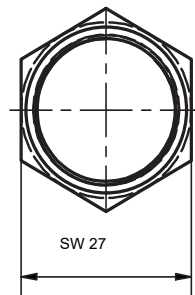

## 83837.1 Threaded sleeve 12mm for E-lever cylinder

### Product profile

Threaded sleeve for glass doors 5-7 mm