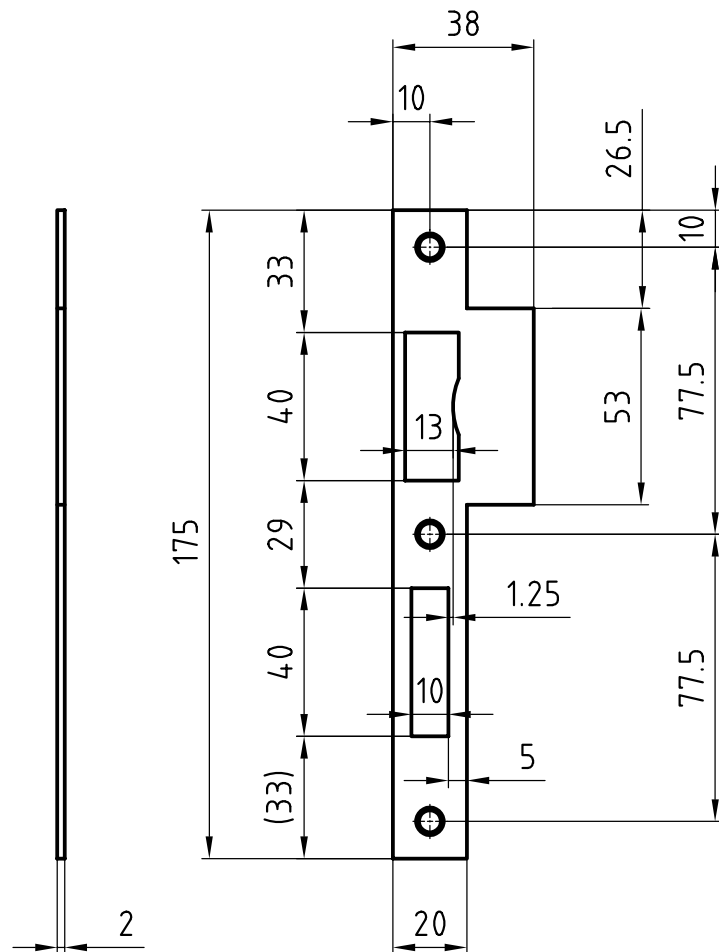

## 1052.50.DE1.VL

Strike plate

### Standard version

Angular

Satin stainless steel

Length 175 mm

Width 20 mm

Material thickness 2 mm

Left / right