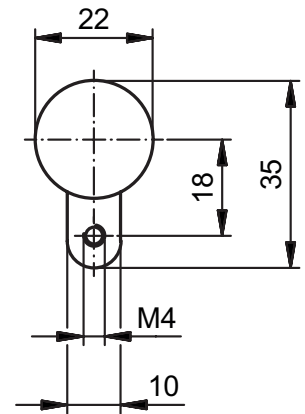

## 81005

Double cylinder RZ, both sides blank

### Product profile

Both sides blank, no locking provided

For locking the cylinder cutout in the lock and fitting.

e.g. for renovations or changes to the door functionality

⑥ Security

**S** Standard cam

32,5 mm

32,5 mm

37,5 mm

37,5 mm

42,5 mm

42,5 mm

47,5 mm

47,5 mm

52,5 mm

52,5 mm

57,5 mm

57,5 mm

62,5 mm

62,5 mm