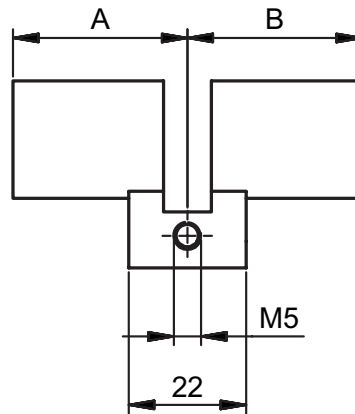

## 81005

Double cylinder RZ, both sides blank

### Product profile

Both sides blank, no locking provided

For locking the cylinder cutout in the lock and fitting.

e.g. for renovations or changes to the door functionality

### Scope of supply

- 1 Fixing screw 81540.75

81005 · ① · ② · ③ · ④ · ⑤ · ⑥

① Version

② Length A

③ Length B

④ Colour A

⑤ Colour B

⑥ Security

**S** Standard cam

32,5 mm

32,5 mm

37,5 mm

37,5 mm

42,5 mm

42,5 mm