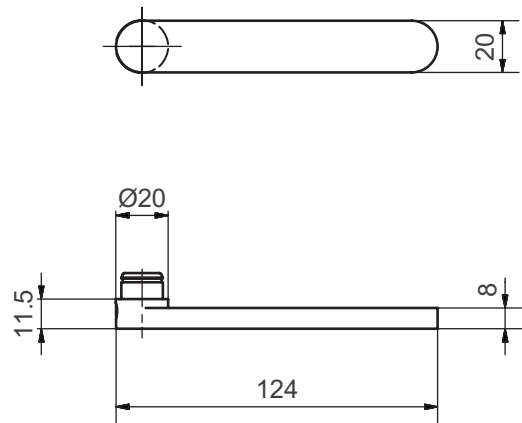

50931

Stainless steel lever handle for folding doors

Product profile

Special lever handle with low Projection: for folding doors

Standard version

Lever handle Length: 124 mm

Projection: 11,5 mm

Female part 8 mm

Satin stainless steel

16 mm guide for Glutz glide / easyfix

Options

Polished stainless steel

RAL lacquered

PVD lacquered

Female part 9 mm

16 mm guide for Glutz twin glide

50931 · ① · ② · ③ · ④ · ⑤ · ⑥

① 1021_Ausführung	② Guide	③ 1020_Vierkant	④ 1022_Stiftlänge	⑤ 1312_Material Vierkant	⑥ Surface
00 Lochteil	0 glide 1 twin	80 8 mm 85 8,5 mm 90 9 mm	00 00 99 Auf Anfrage	0 ohne Vierkant 1 Stahl verzinkt 2 Edelstahl	00 Stainless steel matt 11 Stainless steel polished 44 Antibacterial 51 RAL 9005 black matt 99 On request