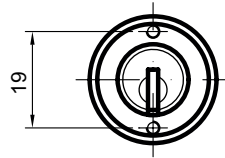

81864

Storage cylinders

Product profile

for metal sliding doors, electrical switches, etc.

Standard version

Satin nickel plated brass cylinder

2 x M3 fixing nuts

Opening and closing only possible with key, lock bolt movement 10 mm

81864 · ① · ② · ③

① Version

1 B=11/C=41/D=10 mm

2 B=16/C=46/D=15 mm

② Special version

0 Standard

G For glass doors

③ Colour A