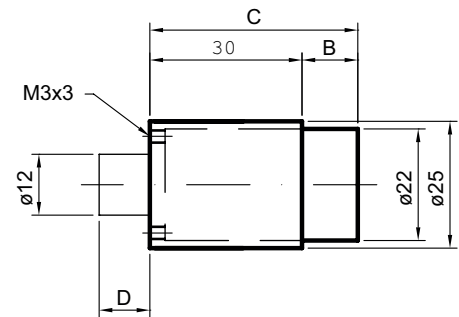

81864

Storage cylinders

Product profile

for metal sliding doors, electrical switches, etc.

Standard version

Satin nickel plated brass cylinder

2 x M3 fixing nuts

Opening and closing only possible with key, lock bolt movement 10 mm

81864 · ① · ② · ③

① Version

1 B=11/C=41/D=10 mm

2 B=16/C=46/D=15 mm

② Special version

0 Standard

G For glass doors

③ Colour A