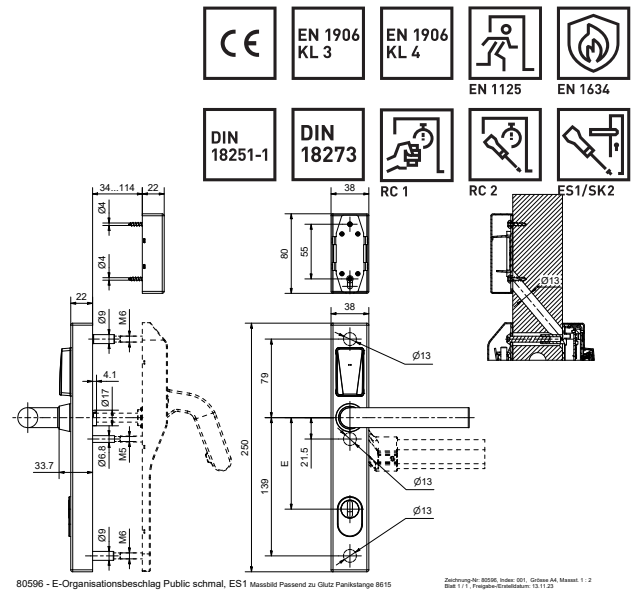

80596 E Organisation Fitting

Public narrow - ES1 - for panic bars - 84/21.5/139

Product profile

Battery-operated electronic organisation security plate ES1 for interior and exterior metal frame doors. Opening and closing from outside take place with contact reading of the RFID-medium. Door opening is assured at all times with the panic bar mounted on the inside (panic function).

Standard version

- For DIN left-hand/right-hand doors
- Identification via RFID Mifare DESfire EV 1 (ISO 14443A)
- Programming via media or wireless access (868 MHz)
- External lever handle engaged, freewheeling

Scope of supply

- E-fitting incl. interior battery compartment
- Lever handle for exterior
- Battery pack
- Square spindle and screw set
- Quick guide

80596 · 1 · 2 · 3 · 4 · 5 · 6 · 7 · 8 · 9

1 Power supply	2 Cut-out outs. 3 Cut-out ins.	4 Dis- tance	5 Lever handle design	6 Square spindle	7 Surface	8 Door thickness	9 Protection rose
00 Lithium Battery	0 Blind 2 RZ 3 PZ	72 72 mm 74 74 mm 78 78 mm 88 88 mm 92 92 mm 94 94 mm	21 53001 (5071) Memphis 22 53002 (5066) Savannah 23 53004 (5064) Oslo 24 53010 (5057) Thun 25 53011 (5062) New Orleans 26 53013 (5098) Olten 31 53003 (5059) Oslo angled 32 53012 (5072) Memphis angled 33 53009 (5066) Savannah angled 34 50935 (5038) Lugano 35 50937 (5040) Merkur 36 50936 (5038V) Lugano angled 37 50938 (50040) Merkur 39 50939 (50042) Merkur angled 40 50970 (50070) Appenzell 41 50971 (50071) Appenzell 99 Spec. execution	9 9 mm	00 Satin stainless steel 11 Polished stain. steel 22 Polished brass 33 Satin brass 44 Anti-bacterial 51 RAL 9005 black matt 55 Wrought iron look 99 Spec. execution	01 34 to 43 mm 02 44 to 53 mm 03 54 to 63 mm 04 64 to 73 mm 05 74 to 83 mm 06 84 to 93 mm 07 94 to 103 mm 08 104 to 113 mm	00 None/Blind 42 ES 1 ZA 19-28 mm

RZ: 74, 78, 94 mm; PZ: 72, 78, 88, 92 mm