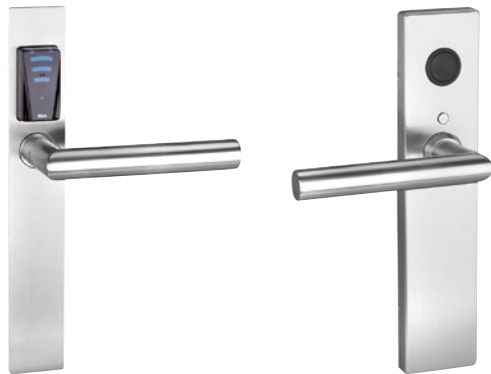

80126 E Protection Fitting

Private - Steel - Narrow

Product profile

Battery-operated electronic security plate for interior and exterior solid-leaf doors. Opening and closing from outside take place with contact reading of the RFID-medium. The doors are opened or closed from the interior by pressing the electronic button integrated in the fitting. Mechanical emergency opening from the interior.

Scope of supply

- E-fitting
- Lever handle pair incl. square spindle
- Screw set
- 4 x AAA lithium battery
- Quick guide

Standard version

- For DIN left-hand/right-hand doors
- Identification with RFID Mifare DESfire EV 1 (ISO 14443A)
- Programming via media or wireless access (868 MHz)
- Exterior handle engaged, lever handle blocked

80126 · 1 · 2 · 3 · 4 · 5 · 6 · 7 · 8 · 9

1 Power supply	2 Cut-out outs.	3 Cut-out ins.	4 Distance	5 Lever handle design	6 Square spindle	7 Surface	8 Door thickness	9 Protection rose
00 Lithium Battery	0 Blind	00 Blind	11 5057 Thun	8 8 mm	00 Satin stainless steel	01 34 to 43 mm	00 Blind	
11 External, bus	2 RZ	70 70 mm	12 5062 New Orleans	9 9 mm	11 Polished stain. steel	02 44 to 53 mm	01 Steel 7 mm	
	3 PZ	72 72 mm	13 5064 Oslo		22 Polished brass	03 54 to 63 mm	02 Steel 9 mm	
	4 PRZ	74 74 mm	14 5066 Savannah		33 Satin brass	04 64 to 73 mm	03 Steel 10 mm	
		78 78 mm	15 5071 Memphis		44 Anti-bacterial	05 74 to 83 mm	04 Steel 11 mm	
		85 85 mm	16 5087 Basel		51 RAL 9005 black matt	06 84 to 93 mm	05 Steel 13 mm	
		88 88 mm	17 5098 Olten		55 Wrought iron look	07 94 to 103 mm	06 Steel 15 mm	
		90 90 mm	18 5038 Lugano		99 Spec. execution	08 104 to 113 mm	07 Steel 17 mm	
		92 92 mm	35 5040 Merkur				08 Steel 19 mm	
		94 94 mm	37 50040 Merkur				09 Steel 21 mm	
			40 50070 Appenzell				10 Steel 23 mm	
			41 50071 Appenzell				11 Cylinder cut-out 3 mm	
			99 Spec. execution					