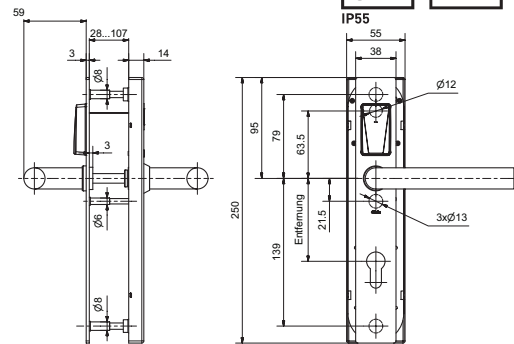

80126 E Protection Fitting

Private - Steel - Narrow

Product profile

Battery-operated electronic security plate for interior and exterior solid-leaf doors. Opening and closing from outside take place with contact reading of the RFID-medium. The doors are opened or closed from the interior by pressing the electronic button integrated in the fitting. Mechanical emergency opening from the interior.

Scope of supply

- E-fitting
- Lever handle pair incl. square spindle
- Screw set
- 4 x AAA lithium battery
- Quick guide

Standard version

- For DIN left-hand/right-hand doors
- Identification with RFID Mifare DESfire EV 1 (ISO 14443A)
- Programming via media or wireless access (868 MHz)
- Exterior handle engaged, lever handle blocked

80126 · 1 · 2 · 3 · 4 · 5 · 6 · 7 · 8 · 9

1 Power supply	2 Cut-out outs.	3 Cut-out ins.	4 Distance	5 Lever handle design	6 Square spindle	7 Surface	8 Door thickness	9 Protection rose
00 Lithium Battery	0 Blind	00 Blind	11 5057 Thun	8 8 mm	00 Satin stainless steel	01 34 to 43 mm	00 Blind	
11 External, bus	2 RZ	70 70 mm	12 5062 New Orleans	9 9 mm	11 Polished stain. steel	02 44 to 53 mm	01 Steel 7 mm	
	3 PZ	72 72 mm	13 5064 Oslo		22 Polished brass	03 54 to 63 mm	02 Steel 9 mm	
	4 PRZ	74 74 mm	14 5066 Savannah		33 Satin brass	04 64 to 73 mm	03 Steel 10 mm	
		78 78 mm	15 5071 Memphis		44 Anti-bacterial	05 74 to 83 mm	04 Steel 11 mm	
		85 85 mm	16 5087 Basel		51 RAL 9005 black matt	06 84 to 93 mm	05 Steel 13 mm	
		88 88 mm	17 5098 Olten		55 Wrought iron look	07 94 to 103 mm	06 Steel 15 mm	
		90 90 mm	18 5038 Lugano		99 Spec. execution	08 104 to 113 mm	07 Steel 17 mm	
		92 92 mm	35 5040 Merkur				08 Steel 19 mm	
		94 94 mm	37 50040 Merkur				09 Steel 21 mm	
			40 50070 Appenzell				10 Steel 23 mm	
			41 50071 Appenzell				11 Cylinder cut-out 3 mm	
			99 Spec. execution					

RZ: 74, 78, 90, 94 mm; PZ: 70, 72, 78, 85, 88, 90, 92 mm; PRZ: 74, 78, 90, 94 mm