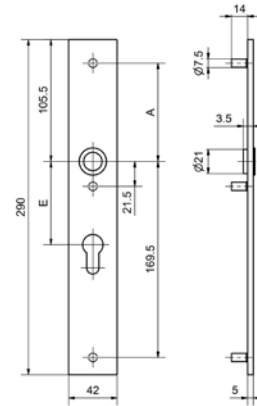

52144

Stainless steel metal frame long plate

Standard version

Satin stainless steel

Length: 290 mm

Width: 42 mm

Projection: 5 mm

16 mm guide: Glutz glide inwards

Glutz easyfix

With 3 M5 threaded cams

Distances: (E)

RZ: 74 mm, 78 mm, 94 mm

PZ: 72 mm, 78 mm, 92 mm

Fixing distances:

85 mm (A) / 169,5 mm

52144 · ① · ② · ③ · ④ · ⑤ · ⑥ · ⑦

① Execution

② Guide

③ Mounting fixe
| FEHO

④ Guide sleeve

⑤ Cutout

⑥ Centres

⑦ Surface

2 Piece | thread cams