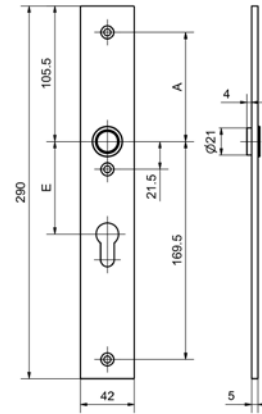

52145

Stainless steel metal frame long plate

Standard version

Satin stainless steel

Length: 290 mm

Width: 42 mm

Projection: 5 mm

16 mm guide: Glutz glide inwards

Glutz easyfix

With 3 fixing holes M5

Distances: (E)

RZ: 74 mm, 78 mm, 94 mm

PZ: 72 mm, 78 mm, 92 mm

Fixing distances:

85 mm (A) / 169,5 mm

52145 · 1 · 2 · 3 · 4 · 5 · 6 · 7

1 Execution

2 Guide

3 Mounting fixe
| FEHO

4 Guide sleeve

5 Cutout

6 Centres

7 Surface

8 Einzel | Befestigungslöcher