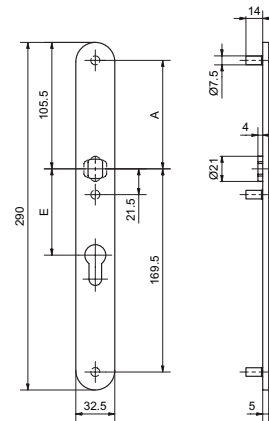

52152

Stainless steel metal frame long plate

Standard version

Satin stainless steel

Length: 290 mm

Width: 32,5 mm

Projection: 5 mm

16 mm guide: Glutz glide inwards

Glutz easyfix

With 3 M5 threaded cams

Distances: (E)

RZ: 74 mm, 78 mm, 94 mm

PZ: 72 mm, 78 mm, 92 mm

Fixing distances:

90,5 mm (A) / 169,5 mm

52152 · 1 · 2 · 3 · 4 · 5 · 6 · 7

1 Execution	2 Guide	3 Mounting fixe FEHO	4 Guide sleeve	5 Cutout	6 Centres	7 Surface
2 Piece thread cams	0 glide 2 Buttonhole 4 twin glide auswärts 9 blind	0 ohne 1 easyfix	3 3 pieces	00 without 02 RZ 03 PZ	00 ohne 72 72 mm 74 74 mm 78 78 mm 88 88 mm 92 92 mm 94 94 mm	00 Stainless steel matt 11 Stainless steel polished 44 Antibacterial 51 RAL 9005 black matt 99 On request