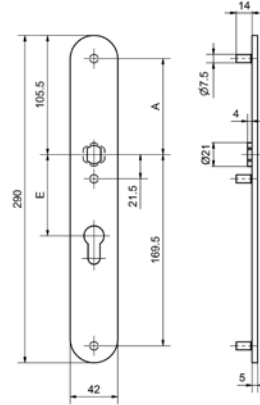

52154

Stainless steel metal frame long plate

Standard version

Satin stainless steel

Length: 290 mm

Width: 42 mm

Projection: 5 mm

16 mm guide: Glutz glide inwards

Glutz easyfix

With 3 M5 threaded cams

Distances: (E)

RZ: 74 mm, 78 mm, 94 mm

PZ: 72 mm, 78 mm, 92 mm

Fixing distances:

85 mm (A) / 169,5 mm

52154 · 1 · 2 · 3 · 4 · 5 · 6 · 7

1 Execution

2 Guide

3 Mounting fixe
| FEHO

4 Guide sleeve

5 Cutout

6 Centres

7 Surface

2 Piece | thread cams