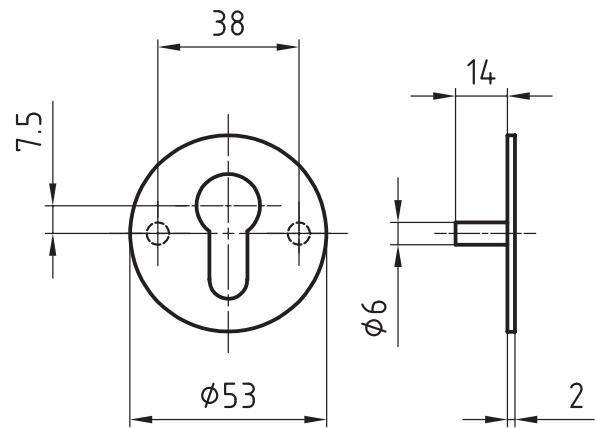

#### Standard version

Ø 53 mm  
Height: 2 mm  
Satin stainless steel  
With 2 M4 threaded cams  
Fixing centres 38 mm

#### Cutout

51018.0 blind  
51018.1 BB standard keyhole  
51018.12 KB  
51018.2 RZ round cylinder  
51018.3 PZ Profile: cylinder  
51018.8 PRZ  
51018.9 OVZ oval cylinder  
Order instructions for WC solution see article number 51031.4 and 51031.41