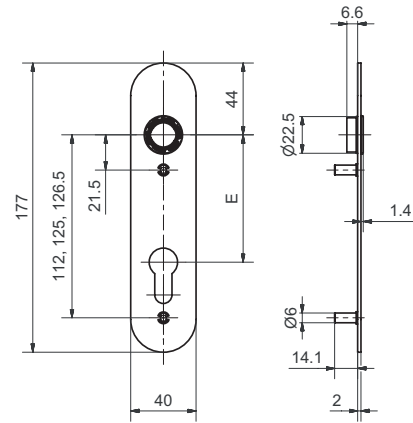

52005

Flush short plate outside

Standard version

Satin stainless steel

Length: 177 mm

Width: 40 mm

Projection: 2 mm

16 mm guide: Glutz glide inwards

Outside plate with two M4 threaded cams

Fixing distances: 90,5 mm / 103,5 mm / 105 mm

Cutout

Attention: consider milling depth:

The Thickness: of the toilet version on the outside is 3 mm (base plate

2 mm, cover plate 1 mm)!

52005 · ① · ② · ③ · ④ · ⑤ · ⑥ · ⑦

① Execution

② Guide

③ Mounting
fixe | FEHO

④ Guide sleeve

⑤ Cutout

⑥ Centres

⑦ Surface

2 Piece | thread cams

0 glide
2 Buttonhole

0 ohne
1 easyfix

2 2 pieces

00 without*
01 BB
02 RZ
03 PZ
08 PRZ

00 ohne
72 72 mm
74 74 mm
78 78 mm

00 Stainless steel matt
11 Stainless steel polished
44 Antibacterial
51 RAL 9005 black matt
99 On request