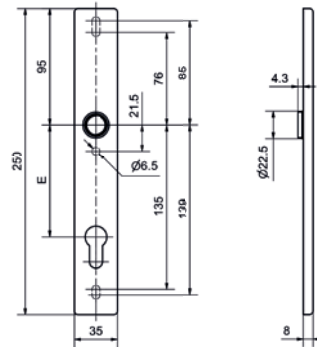

### Stainless steel metal frame long security plate

#### Standard version

Satin stainless steel  
 Length: 250 mm  
 Width: 35 mm  
 Projection: 8 mm  
 16 mm guide for Glutz glide  
 Glutz easyfix  
 Führungsnocken M6  
 Long holes for fixing distances  
 Above: 75 to 85 mm  
 Below: 135 to 139 mm  
 RZ: 74 mm, 78 mm, 94 mm  
 PZ: 72 mm, 78 mm, 92 mm

#### 6165C · 1 · 2 · 3 · 4 · 5 · 6 · 7

1 Execution	2 Guide	3 Mounting fixe   FEHO	4 Cover	5 Cutout	6 Centres	7 Surface
3 Piece   guidance cams	0 glide 2 Buttonhole 9 blind	0 ohne 1 easyfix	19 For 18 mm handle 21 For 20 mm handle 23 For 22 mm handle 26 off 22 mm handle* 00 blind	00 without* 02 RZ 03 PZ 08 PRZ	00 ohne 72 72 mm 74 74 mm 78 78 mm 88 88 mm 92 92 mm 94 94 mm	00 Stainless steel matt