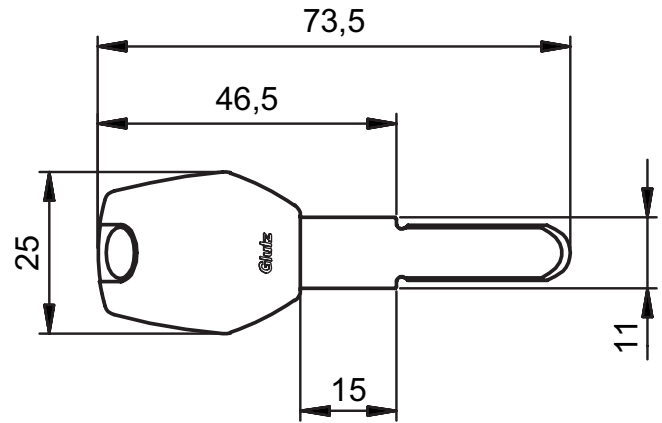

81424.L Extended key with design bow and RFID

mAccess Pro

Product profile

Key with extended length for use with cylinder protection guard

mAccess Pro, MIFARE Desfire EV1/EV2 4k

81424.L ·

Colour inserts

- 01 Ral 1026 (yellow)
- 02 Ral 1028 (orange)
- 03 Ral 3020 (red)
- 04 Ral 4003 (pink)
- 05 Ral 4006 (violet)
- 06 Ral 5012 (light blue)
- 07 Ral 5010 (dark blue)
- 08 Ral 6018 (light green)
- 09 Ral 6029 (dark green)
- 10 Ral 9010 (white)
- 11 Ral 7040 (grey)
- 12 **Ral 9005 (black)**