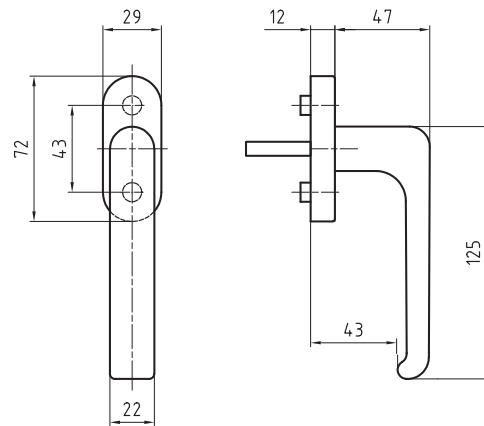

## 5056/5616 CF Berlin

Stainless steel window handle

### Standard version

Satin stainless steel surface, Ø 20 mm

Handle length 125 mm

Handle projection 47 mm

Total projection 59 mm

4 x 90° ball stop

Square spindle 7 x 38 mm

Fixing centres 43 mm

Studs Ø 9.5/12 mm

Clip-on rose 5616 CF

72 x 29 x 12 mm

#### ① Bolt length

**024** 24mm

**026** 26mm

**032** 32mm

**035** 35mm

**038** 38 mm

**040** 40mm

**099** On request