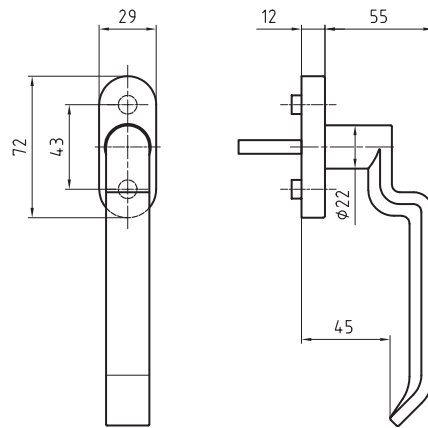

5089/5616 CF Assoluto

Stainless steel window handle

Product profile

Banks, commercial buildings, administrative centres

Standard version

Satin stainless steel surface, Ø 22 mm

Handle length 153 mm

Handle projection 55 mm

Total projection 67 mm

4 x 90° ball stop

Square spindle 7 x 38 mm

Fixing centres 43 mm

Studs Ø 9.5/12 mm

Clip-on rose 5616 CF

72 x 29 x 12 mm

Important note

Fixed mobile mounting on rose, concealed screws

M5 screws must be ordered separately

5089/5616 CF · ① · ②

① Bolt length

② Surface

000 CFK (without square)

00 Stainless steel matt

024 24mm

040 40mm

099 On request