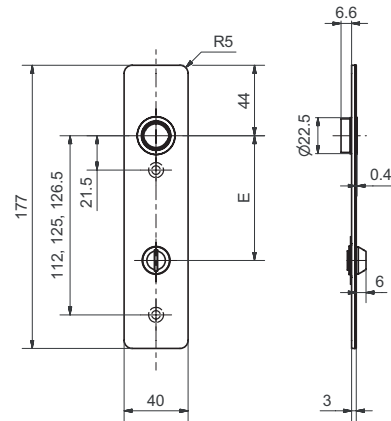

### Flush WC short plate outside

#### Standard version

Satin stainless steel

Length: 177 mm

Width: 40 mm

Overall Height: 3 mm (base plate 2 mm, cover plate 1 mm)

16 mm guide: Glutz glide inwards

Fixing distances: 90,5 mm / 103,5 mm / 105 mm

#### Cutout

Attention consider milling depth:

The toilet plate Thickness: is 2 mm on the inside, see article number

52006.41