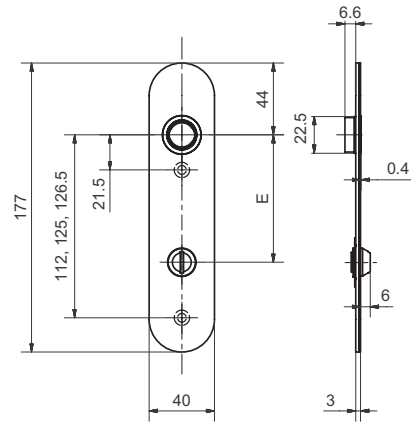

52004.41

Flush WC short plate outside

Standard version

Satin stainless steel

Length: 177 mm

Width: 40 mm

Overall Height: 3 mm (base plate 2 mm, cover plate 1 mm)

16 mm guide: Glutz glide inwards

Cutout

Attention: consider milling depth:

The Thickness: of the toilet plate on the inside is 2 mm, see article no.

52005.41

52004.41 · ① · ② · ③ · ④ · ⑤ · ⑥ · ⑦

① Execution	② Guide	③ Mounting fixe FEHO	④ Cutout	⑤ Centres	⑥ Surface	⑦ Display-WC*
8 Stück Befestigungslöcher	0 glide	0 ohne 1 easyfix	04 WC	00 ohne 72 72 mm 74 74 mm 78 78 mm	00 Stainless steel matt 11 Stainless steel polished 44 Antibacterial 51 RAL 9005 black matt 99 On request	0 Without 1 red grün 2 red white