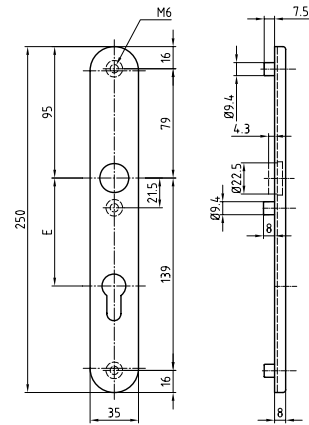

5362C

Stainless steel metal frame clip on long plate for panic exit devices 8615

Standard version

Length: 250 mm

Width: 35 mm

Projection: 8 mm

Satin stainless steel

16 mm guide: Glutz glide inwards

Threaded cam M6

5362C · 1 · 2 · 3 · 4 · 5 · 6 · 7

1 Execution	2 Guide	3 Mounting fixe FEHO	4 Cover	5 Cutout	6 Centres	7 Surface
2 Piece thread cams	0 glide 1 twin glide 2 Buttonhole 5 glide ab Ø 23 mm 9 blind	0 ohne 1 easyfix	19 For 18 mm handle 21 For 20 mm handle 23 For 22 mm handle 26 off 22 mm handle* 00 blind	00 without 01 BB 02 RZ 03 PZ	00 ohne 72 72 mm 74 74 mm 78 78 mm 88 88 mm 92 92 mm 94 94 mm	00 Stainless steel matt 11 Stainless steel polished 44 Antibacterial 51 RAL 9005 black matt 99 On request