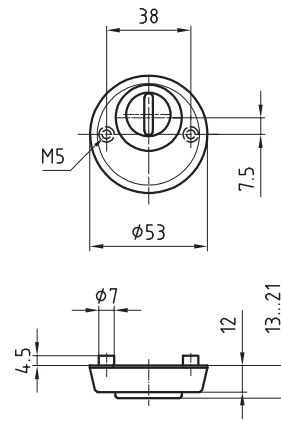

5330.2S-ZA/5330.2C Stainless steel cylinder protection rose ES 1

Product profile

For burglar resistant doors RC 1+2 according to
EN 1627 - 1630: 2011

Standard version

Outside rose 5330.2S-ZA:
Solid satin stainless steel
Ø 53 mm
Projection: 12 mm
With threaded cam M5
Cylinder cover 9 - 15 mm
Inside rose to clip 5330.2C:
Satin stainless steel
Ø 53 mm
Projection: 8 mm
With guided cam M5
Fixing centres 38 mm