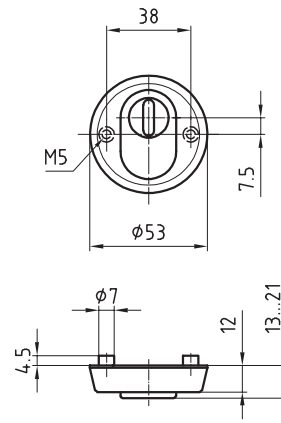

## 5330.3S-ZA/5330.3C Stainless steel cylinder protection rose ES 1

### Standard version

Outside rose 5330.3S-ZA:

Solid satin stainless steel

Ø 53 mm

Projection: 12 mm

With threaded cam M5

Cylinder cover 9 - 15 mm

Inside rose to clip 5330.3C:

Satin stainless steel

Ø 53 mm

Projection: 8 mm

With guided cam M5

Fixing centres 38 mm