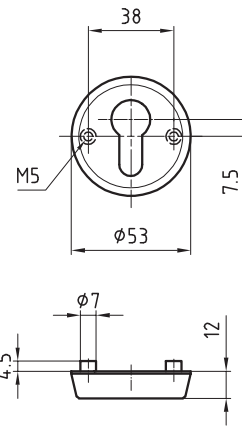

## 5330S/5330C

Stainless steel cylinder protection rose

### Standard version

Outside rose 5330S  
Solid satin stainless steel  
Ø 53 mm  
Projection: 12 mm  
With threaded cam M5  
Inside rose to clip 5330C  
Satin stainless steel  
Ø 53 mm  
Projection: 8 mm  
With guided cam M5  
Fixing centres 38 mm

### Cutout

5330.2 RZ round cylinder  
5330.3 PZ profil cylinder