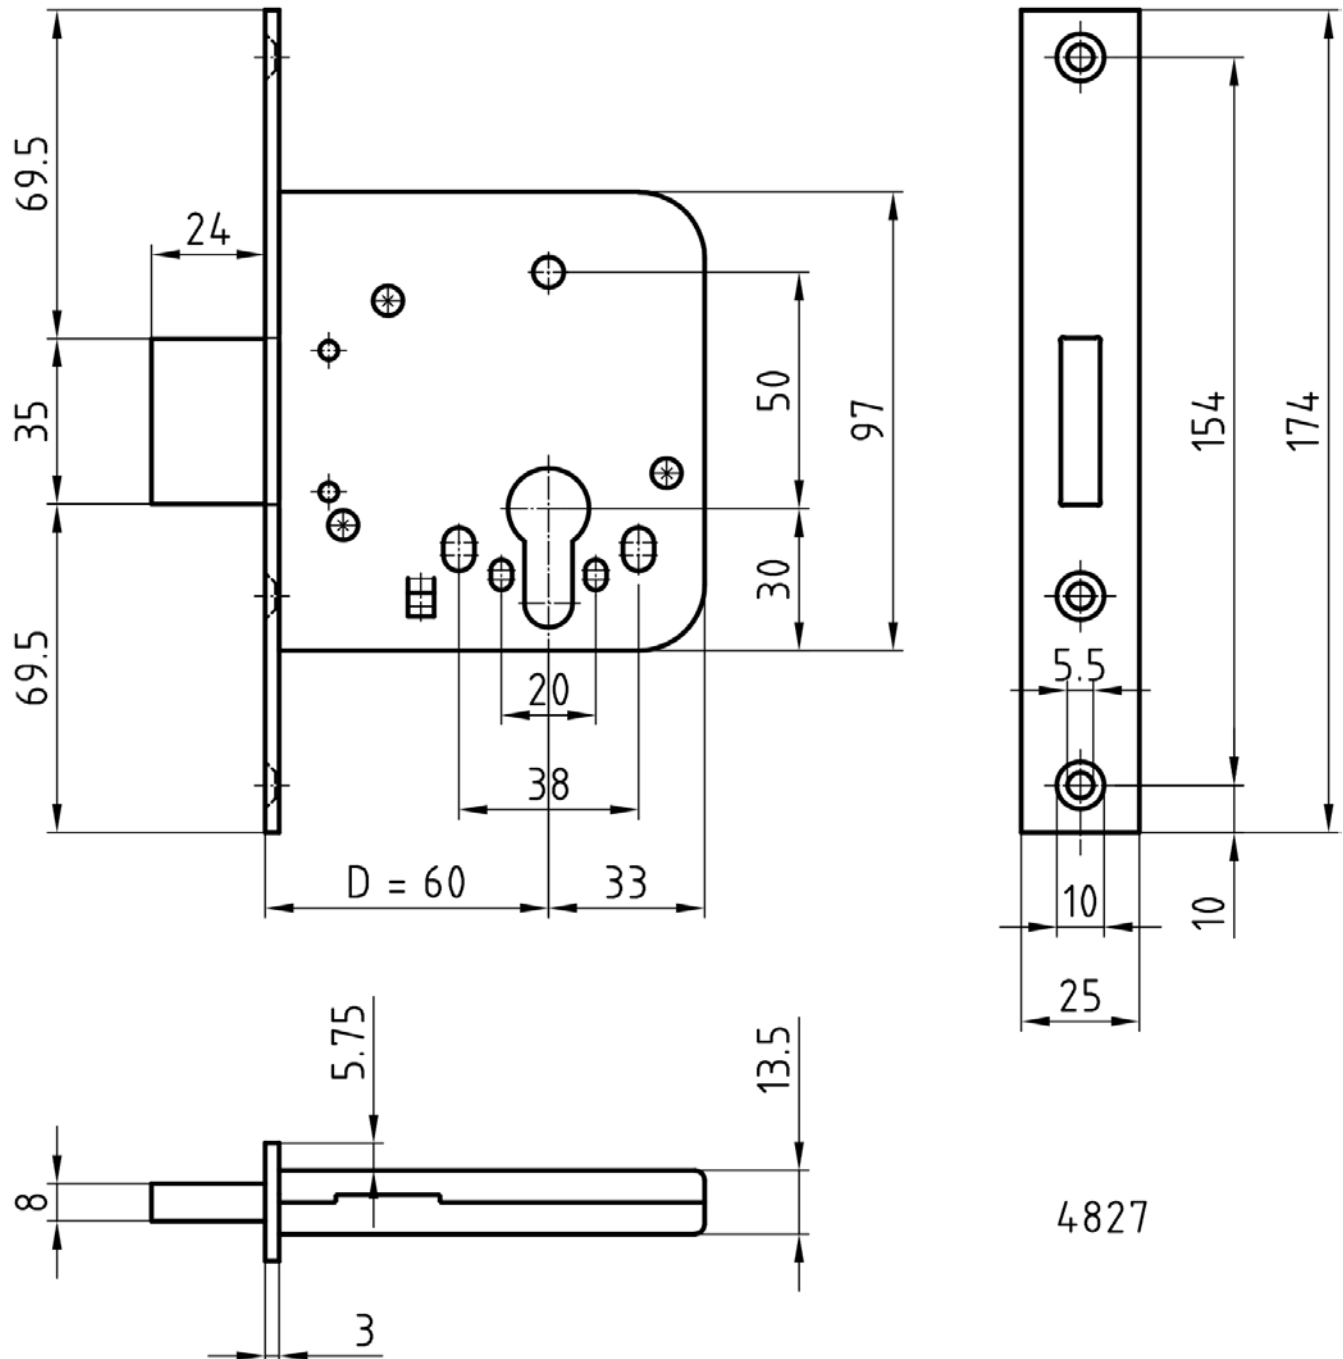

4827 | 4837

Heavy duty additional deadlock

Product profile

Security store rooms

Standard version

Backset 60 mm

Profile cylinder 4827

Round cylinder 4837

Forend 174x25 mm, radiussed orrectangular

Forend satin stainless steel

Single throw deadbolt, 24 mm

Options

Forend polished stainless steel

4827 | 4837

Heavy duty additional deadlock

4827