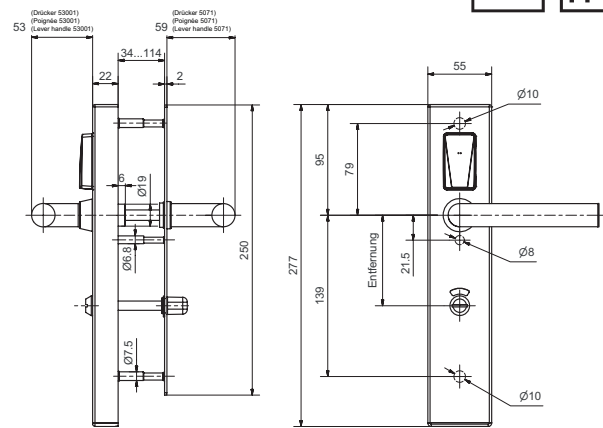

80511 E Organisation Fitting

Public, WC - steel - with interior plate

Product profile

Battery-operated electronic organisation fitting for interior doors with WC lock for reserved toilet systems in public areas, such as hospitals, retirement homes, restaurants, petrol stations, etc. Opening and closing from outside with wireless reading of the RFID medium. The user locks the door from the inside with the thumbturn with the bolt of the WC lock. The door can be opened from inside with the handle lever when the bolt is retracted. The exterior plate has a red/green indicator.

Scope of supply

- E-fitting incl. interior plate
- Lever handle pair
- Square spindle and screw set
- 7 mm square spindle for thumbturn
- Battery pack
- Quick guide

80511 · 1 · 2 · 3 · 4 · 5 · 6 · 7 · 8 · 9

1 Power supply	2 Cut-out outs. 3 Cut-out ins.	4 Dis- tance	5 Lever handle design	6 Square spindle	7 Surface	8 Door thickness	9 Protection rose
00 Lithium Battery	5 WC *	72 72 mm 78 78 mm 90 90 mm 94 94 mm	21 53001 (5071) Memphis 22 53002 (5066) Savannah 23 53004 (5064) Oslo 24 53010 (5057) Thun 25 53011 (5062) New Orleans 26 53013 (5098) Olten 31 53003 (5059) Oslo angled 32 53012 (5072) Memphis angled 33 53009 (5066) Savannah angled 34 50935 (5038) Lugano 35 50937 (5040) Merkur 36 50936 (5038V) Lugano angled 37 50938 (50040) Merkur 39 50939 (50042) Merkur angled 40 50970 (50070) Appenzell 41 50971 (50071) Appenzell 99 Spec. execution	8 8 mm 5 8,5 mm 9 9 mm	00 Satin stainless steel 11 Polished stain. steel 22 Polished brass 33 Satin brass 44 Anti-bacterial 51 RAL 9005 black matt 55 Wrought iron look 99 Spec. execution	01 34 to 43 mm 02 44 to 53 mm 03 54 to 63 mm 04 64 to 73 mm 05 74 to 83 mm 06 84 to 93 mm 07 94 to 103 mm 08 104 to 113 mm	01 Olive 7 mm 02 Olive 8 mm

Thumbturn square: 7 mm, 8 mm