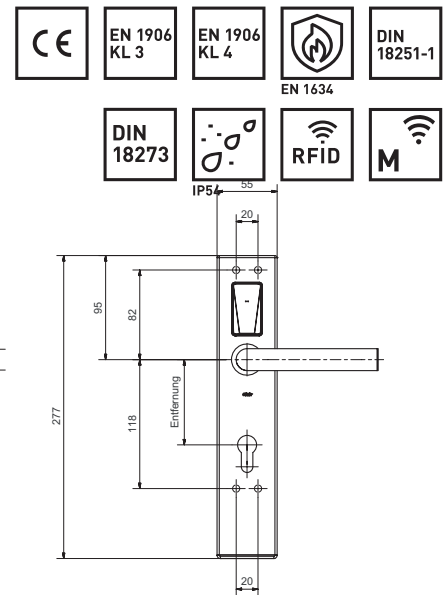

80540 E Organisation Fitting

Public, wide - steel - without interior plate

Product profile

Battery-operated electronic organisation fitting for solid-leaf interior doors. Opening and closing from outside take place with contact reading of the RFID-medium.

Standard version

- For DIN left-hand/right-hand doors
- Identification via RFID Mifare DESfire EV 1 (ISO 14443A)
- Programming via media or wireless access (868 MHz)
- External lever handle engaged, freewheeling

Scope of supply

- E-fitting
- Lever handle for exterior
- Battery pack
- Square spindle and screw set
- Quick guide

80540 · 1 · 2 · 3 · 4 · 5 · 6 · 7 · 8 · 9

1 Power supply	2 Cut-out outs. 3 Cut-out ins.	4 Dis- tance	5 Lever handle design	6 Square spindle	7 Surface	8 Door thickness	9 Protection rose
00 Lithium Battery	0 Blind 2 RZ 3 PZ 4 PRZ	00 Blind 55 55 mm 70 70 mm 72 72 mm 74 74 mm 78 78 mm 85 85 mm 88 88 mm 90 90 mm 92 92 mm 94 94 mm	21 53001 (5071) Memphis 22 53002 (5066) Savannah 23 53004 (5064) Oslo 24 53010 (5057) Thun 25 53011 (5062) New Orleans 26 53013 (5098) Olten 31 53003 (5059) Oslo angled 32 53012 (5072) Memphis angled 33 53009 (5066) Savannah angled 34 50935 (5038) Lugano 35 50937 (5040) Merkur 36 50936 (5038V) Lugano angled 37 50938 (50040) Merkur 39 50939 (50042) Merkur angled 40 50970 (50070) Appenzell 41 50971 (50071) Appenzell 99 Spec. execution	8 8 mm 5 8,5 mm 9 9 mm	00 Satin stainless steel 11 Polished stain. steel 22 Polished brass 33 Satin brass 44 Anti-bacterial 51 RAL 9005 black matt 55 Wrought iron look 99 Spec. execution	01 34 to 43 mm 02 44 to 53 mm 03 54 to 63 mm 04 64 to 73 mm 05 74 to 83 mm 06 84 to 93 mm 07 94 to 103 mm 08 104 to 113 mm	00 None/Blind

RZ: 74, 78, 90, 94 mm; PZ: 55, 70, 72, 78, 85, 88, 90, 92 mm; PRZ: 74, 78, 90, 94 mm