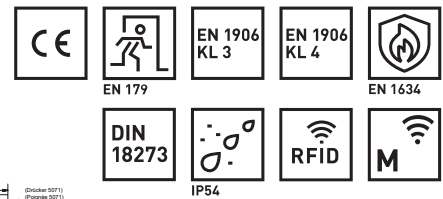

80560 E Organisation Fitting

Public, narrow - steel - with square interior rose

Product profile

Battery-operated electronic organisation fitting for metal frame interior doors. Opening and closing from outside take place with contact reading of the RFID-medium. Door opening is always assured with the interior lever handle; EN179-compliant with suitable lever handle.

Scope of supply

- E-fitting incl. interior rose
- Lever handle pair
- Square spindle and screw set
- Battery pack
- Quick guide

Standard version

- For DIN left-hand/right-hand reversible doors
- Identification with RFID Mifare DESfire EV 1 (ISO 14443A)
- Programming via media or wireless access (868 MHz)
- Exterior handle engaged, freewheeling

RZ: 74, 78, 90, 94 mm; PZ: 55, 70, 72, 78, 85, 88, 90, 92 mm; PRZ: 74, 78, 90, 94 mm