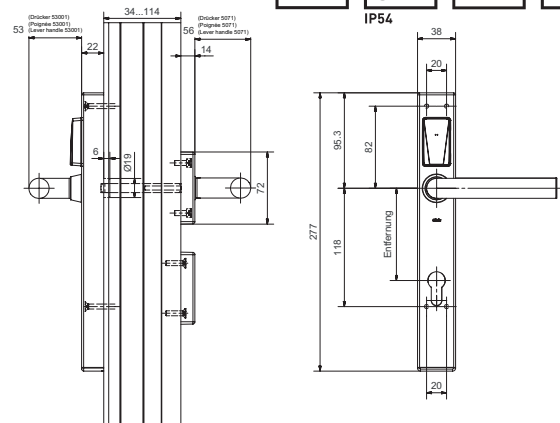

80560 E Organisation Fitting

Public, narrow - steel - with square interior rose

Product profile

Battery-operated electronic organisation fitting for metal frame interior doors. Opening and closing from outside take place with contact reading of the RFID-medium. Door opening is always assured with the interior lever handle; EN179-compliant with suitable lever handle.

Scope of supply

- E-fitting incl. interior rose
- Lever handle pair
- Square spindle and screw set
- Battery pack
- Quick guide

Standard version

- For DIN left-hand/right-hand reversible doors
- Identification with RFID Mifare DESfire EV 1 (ISO 14443A)
- Programming via media or wireless access (868 MHz)
- Exterior handle engaged, freewheeling

80560 · 1 · 2 · 3 · 4 · 5 · 6 · 7 · 8 · 9

1 Power supply	2 Cut-out outs. 3 Cut-out ins.	4 Dis- tance	5 Lever handle design	6 Square spindle	7 Surface	8 Door thickness	9 Protection rose
00 Lithium Battery	0 Blind	00 Blind	21 53001 (5071) Memphis	8 8 mm	00 Satin stainless steel	01 34 to 43 mm	00 None/Blind
	2 RZ	55 55 mm	22 53002 (5066) Savannah	5 8,5 mm	11 Polished stain. steel	02 44 to 53 mm	
	3 PZ	70 70 mm	23 53004 (5064) Oslo	9 9 mm	22 Polished brass	03 54 to 63 mm	
	4 PRZ	72 72 mm	24 53010 (5057) Thun		33 Satin brass	04 64 to 73 mm	
		74 74 mm	25 53011 (5062) New Orleans		44 Anti-bacterial	05 74 to 83 mm	
		78 78 mm	26 53013 (5098) Olten		51 RAL 9005 black matt	06 84 to 93 mm	
		85 85 mm	31 53003 (5059) Oslo angled		55 Wrought iron look	07 94 to 103 mm	
		88 88 mm	32 53012 (5072) Memphis angled		99 Spec. execution	08 104 to 113 mm	
		90 90 mm	33 53009 (5066) Savannah angled				
		92 92 mm	34 50935 (5038) Lugano				
		94 94 mm	35 50937 (5040) Merkur				
			36 50936 (5038V) Lugano angled				
			37 50938 (50040) Merkur				
			39 50939 (50042) Merkur angled				
			40 50970 (50070) Appenzell				
			41 50971 (50071) Appenzell				
			99 Spec. execution				

RZ: 74, 78, 90, 94 mm; PZ: 55, 70, 72, 78, 85, 88, 90, 92 mm; PRZ: 74, 78, 90, 94 mm