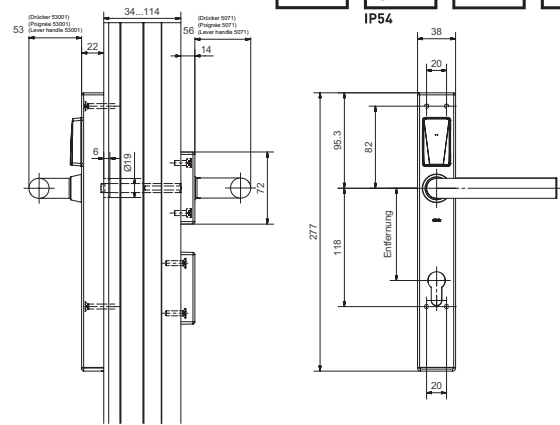

80560 E Organisation Fitting

Public, narrow - steel - with square interior rose

Product profile

Battery-operated electronic organisation fitting for metal frame interior doors. Opening and closing from outside take place with contact reading of the RFID-medium. Door opening is always assured with the interior lever handle; EN179-compliant with suitable lever handle.

Scope of supply

- E-fitting incl. interior rose
- Lever handle pair
- Square spindle and screw set
- Battery pack
- Quick guide

Standard version

- For DIN left-hand/right-hand reversible doors
- Identification with RFID Mifare DESfire EV 1 (ISO 14443A)
- Programming via media or wireless access (868 MHz)
- Exterior handle engaged, freewheeling

80560 · 1 · 2 · 3 · 4 · 5 · 6 · 7 · 8 · 9

1 Power supply	2 Cut-out outs. 3 Cut-out ins.	4 Dis- tance	5 Lever handle design	6 Square spindle	7 Surface	8 Door thickness	9 Protection rose
00 Lithium Battery	0 Blind 2 RZ 3 PZ 4 PRZ	00 Blind 55 55 mm 70 70 mm 72 72 mm 74 74 mm 78 78 mm 85 85 mm 88 88 mm 90 90 mm 92 92 mm 94 94 mm	21 53001 (5071) Memphis 22 53002 (5066) Savannah 23 53004 (5064) Oslo 24 53010 (5057) Thun 25 53011 (5062) New Orleans 26 53013 (5098) Olten 31 53003 (5059) Oslo angled 32 53012 (5072) Memphis angled 33 53009 (5066) Savannah angled 34 50935 (5038) Lugano 35 50937 (5040) Merkur 36 50936 (5038V) Lugano angled 37 50938 (50040) Merkur 39 50939 (50042) Merkur angled 40 50970 (50070) Appenzell 41 50971 (50071) Appenzell 99 Spec. execution	8 8 mm 5 8,5 mm 9 9 mm	00 Satin stainless steel 11 Polished stain. steel 22 Polished brass 33 Satin brass 44 Anti-bacterial 51 RAL 9005 black matt 55 Wrought iron look 99 Spec. execution	01 34 to 43 mm 02 44 to 53 mm 03 54 to 63 mm 04 64 to 73 mm 05 74 to 83 mm 06 84 to 93 mm 07 94 to 103 mm 08 104 to 113 mm	00 None/Blind

RZ: 74, 78, 90, 94 mm; PZ: 55, 70, 72, 78, 85, 88, 90, 92 mm; PRZ: 74, 78, 90, 94 mm