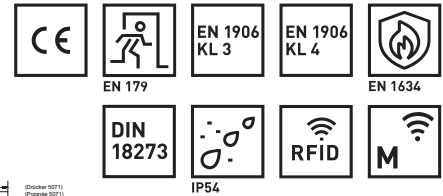

80560 E Organisation Fitting

Public, narrow - steel - with square interior rose

Product profile

Battery-operated electronic organisation fitting for metal frame interior doors. Opening and closing from outside take place with contact reading of the RFID-medium. Door opening is always assured with the interior lever handle; EN179-compliant with suitable lever handle.

Scope of supply

- E-fitting incl. interior rose
- Lever handle pair
- Square spindle and screw set
- Battery pack
- Quick guide

Standard version

- For DIN left-hand/right-hand reversible doors
- Identification with RFID Mifare DESfire EV 1 (ISO 14443A)
- Programming via media or wireless access (868 MHz)
- Exterior handle engaged, freewheeling

RZ: 74, 78, 90, 94 mm; PZ: 55, 70, 72, 78, 85, 88, 90, 92 mm; PRZ: 74, 78, 90, 94 mm