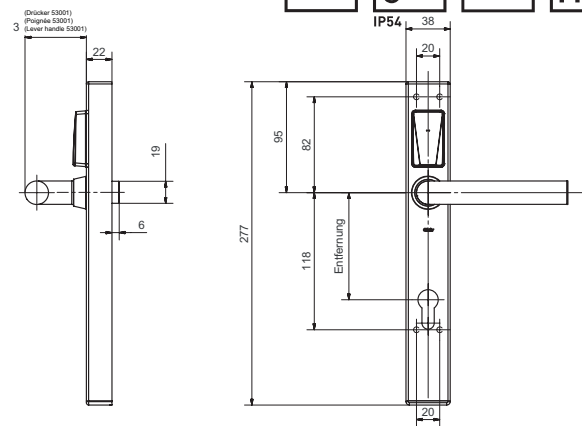

80570 E Organisation Fitting

Public, narrow - steel - without interior plate

Product profile

Battery-operated electronic organisation fitting for metal frame interior doors. Opening and closing from outside take place with contact reading of the RFID-medium.

Standard version

- For DIN left-hand/right-hand doors
- Identification via RFID Mifare DESfire EV 1 (ISO 14443A)
- Programming via media and wireless access (868 MHz)
- External lever handle engaged, freewheeling

Scope of supply

- E-fitting
- Lever handle for exterior
- Battery pack
- Square spindle and screw set
- Quick guide

80570 · 1 · 2 · 3 · 4 · 5 · 6 · 7 · 8 · 9

1 Power supply	2 Cut-out outs. 3 Cut-out ins.	4 Dis- tance	5 Lever handle design	6 Square spindle	7 Surface	8 Door thickness	9 Protection rose
00 Lithium Battery	0 Blind 2 RZ 3 PZ 4 PRZ	00 Blind 55 55 mm 70 70 mm 72 72 mm 74 74 mm 78 78 mm 85 85 mm 88 88 mm 90 90 mm 92 92 mm 94 94 mm	21 53001 (5071) Memphis 22 53002 (5066) Savannah 23 53004 (5064) Oslo 24 53010 (5057) Thun 25 53011 (5062) New Orleans 26 53013 (5098) Olten 31 53003 (5059) Oslo angled 32 53012 (5072) Memphis angled 33 53009 (5066) Savannah angled 34 50935 (5038) Lugano 35 50937 (5040) Merkur 36 50936 (5038V) Lugano angled 37 50938 (50040) Merkur 38 50939 (50041) Merkur angled 39 50939 (50042) Merkur angled 40 50970 (50070) Appenzell 41 50971 (50071) Appenzell 99 Spec. execution	8 8 mm 5 8,5 mm 9 9 mm	00 Satin stainless steel 11 Polished stain. steel 22 Polished brass 33 Satin brass 44 Anti-bacterial 51 RAL 9005 black matt 55 Wrought iron look 99 Spec. execution	01 34 to 43 mm 02 44 to 53 mm 03 54 to 63 mm 04 64 to 73 mm 05 74 to 83 mm 06 84 to 93 mm 07 94 to 103 mm 08 104 to 113 mm	00 None/Blind

RZ: 74, 78, 90, 94 mm; PZ: 55, 70, 72, 78, 85, 88, 90, 92 mm; PRZ: 74, 78, 90, 94 mm