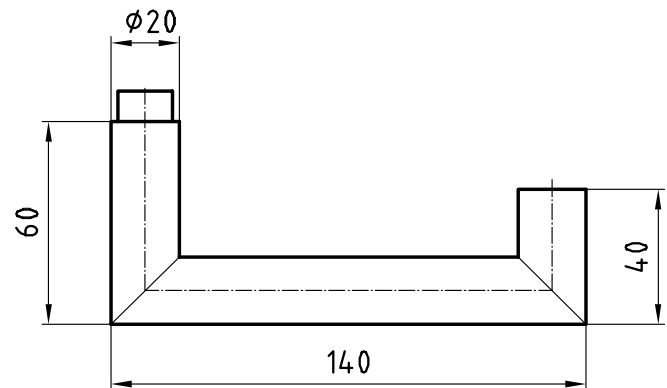

## 5066 Savannah Stainless steel lever handle

Picture shows handle with 5620C rose

### Product profile

Commercial buildings, administrative centres and superior quality residential developments

16 mm guide for Glutz twin glide

Version for narrow stile doors 50661

Category of use class 4, EN 1906: 2002-05

### Standard version

Lever handle Length: 140 mm, Ø 20 mm

Projection: 60 mm

Square spindle 8 mm

Satin stainless steel

16 mm guide for Glutz glide / easyfix

### 5066 · ① · ② · ③ · ④ · ⑤ · ⑥

① 1021_Ausführung	② Guide	③ 1020_Vierkant	④ 1022_Stiftlänge	⑤ 1312_Material Vierkant	⑥ Surface
00 Lochteil	0 glide	80 8 mm	00 00	0 ohne Vierkant	00 Stainless steel matt
10 Stiftteil	1 twin	85 8,5 mm	06 84 mm	1 Stahl verzinkt	11 Stainless steel polished
50 Paar		90 9 mm	12 109 mm	2 Edelstahl	44 Antibacterial
			99 Auf Anfrage		51 RAL 9005 black matt
					99 On request