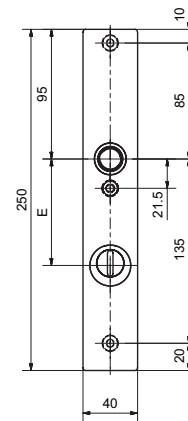

6187 | 52187

Stainless steel security plate ES 2 - RZ

Product profile

For burglar resistant doors RC 3 according to EN 1627 - 1630: 2011

Standards

ES2-L-ZA, DIN 18257: 2003-03

Resistance class 3, EN 1906: 2010-09

Standard version

Satin stainless steel

16 mm guide for Glutz glide

Outer plate 250 x 40 x 13,5 mm

Round cylinder cover 9 - 16 mm

Inside plate 6165.2C 250 x 35 x 8 mm

Centres:

RZ: 74 mm, 78 mm, 94 mm

Fixing Centres:

6187: 79 mm / 139 mm, 52187: 85 mm / 135 mm

6187 | 52187 · ① · ② · ③ · ④ · ⑤ · ⑥ · ⑦

| ① Execution | ② Guide | ③ Mounting fixe FEHO | ④ Guide sleeve | ⑤ Cutout | ⑥ Centres | ⑦ Surface |
|-------------|--|---------------------------|----------------|--------------------------|--|---|
| 6 Stück | 0 glide 2 Buttonhole 4 twin glide auswärts | 0 ohne 1 easyfix | 6 3 x M6 | 02 RZ 03 PZ 08 PRZ | 72 72 mm 74 74 mm 78 78 mm 92 92 mm 94 94 mm | 00 Stainless steel matt 11 Stainless steel polished 44 Antibacterial 51 RAL 9005 black matt 99 On request |