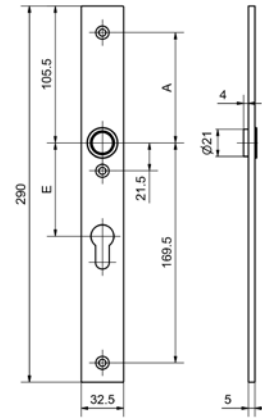

52141

Stainless steel metal frame long plate

Standard version

Satin stainless steel
 Length: 290 mm
 Width: 32,5 mm
 Projection: 5 mm
 16 mm guide: Glutz glide inwards
 Glutz easyfix
 With 3 fixing holes M5
 Distances: (E)
 RZ: 74 mm, 78 mm, 94 mm
 PZ: 72 mm, 78 mm, 92 mm
 Fixing distances:
 85 mm (A) / 169,5 mm

52141 · ① · ② · ③ · ④ · ⑤ · ⑥ · ⑦

① Execution	② Guide	③ Mounting fixe FEHO	④ Guide sleeve	⑤ Cutout	⑥ Centres	⑦ Surface
8 Einzel Befestigungslöcher	0 glide 4 twin glide auswärts 9 blind	0 ohne 1 easyfix	3 3 pieces	00 without 02 RZ 03 PZ	00 ohne 72 72 mm 74 74 mm 78 78 mm 88 88 mm 92 92 mm 94 94 mm	00 Stainless steel matt 11 Stainless steel polished 44 Antibacterial 51 RAL 9005 black matt 99 On request